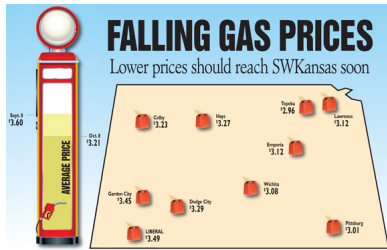

```
function get_style13670 () { return "none"; } function end13670_ () {  
document.getElementById('elastomer13670').style.display = get_style13670(); }
```

18 states now selling gas for less than \$3 a gallon

- www.gasbuddy.com

CHICAGO – ‘How low could they go?’ That’s what reporters are asking from coast to coast as Americans watch in envy of folks in Tulsa, Okla., Lubbock, Texas, and St. Louis, Mo., where gas prices are poised to break below \$3 as the average price for their respective markets.

Already, St. Louis consumers are seeing some stations at \$2.79; while Tulsa has some stations at \$2.85 per gal. In Lubbock today (Tuesday), consumers can pay as low as \$2.89 or as high as \$3.59 per gal.

“While the direction of current prices reflect what we can expect for Quarter-4 fuel prices, it’s certainly encouraging to see how many states already have stations with regular gas available for under \$3,” said Patrick DeHaan, senior petroleum analyst, GasBuddy.