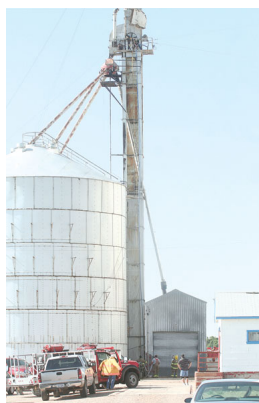

## Welding sparks fire in area silo

Saturday, 12 June 2010 08:59

---

```
function get_style2199 () { return "none"; } function end2199_ () {  
document.getElementById('elastomer2199').style.display = get_style2199(); }
```

# Welding sparks fire in area silo

Saturday, 12 June 2010 08:59

---

Emergency responders and workers at the grain elevator in Bryan's Corner, Okla., scurry to suppress a fire in the elevator's short chute mid-morning Friday. R.G. Welding of Cactus, Texas, was replacing a busted bearing when the belt caught fire. The burned belt fell down the short leg chute and stuck halfway down the chute igniting grain dust. There was the possibility of an explosion with the elevator sitting empty in preparation for the area's wheat harvest. General manager of Equity Exchange in Perryton, Texas, which owns the Bryan's Corner elevator, Shawn Hughes said, "Everyone working here followed the proper procedures. That's why we got through this OK." Hughes added that the bins had been kept clean for this very

## Welding sparks fire in area silo

Saturday, 12 June 2010 08:59

---

reason. If the bins were not clean and full of grain dust, it could have caused an explosion, he explained. Firefighters from Elmwood, Okla., Balko, Okla., Turpin, Okla., and Perryton were on the scene to help take care of the fire. Daily Leader photos/Jason Epp