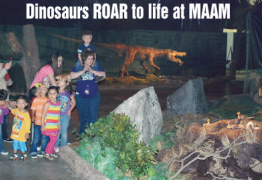

SWEEP
Tarpin energy drink
available
here over
Easter
PAGE 1A

LEADER & TIMES
Your daily news & news for 126 years

High Prices
Downloads

ORDER CARDS NOW

City to elect mayor, vice mayor tonight

City to elect mayor, vice mayor tonight

TUESDAY, APRIL 23

College to present adult musical

Dinosaurs ROAR to life at MAAM

GET TICKETS NOW