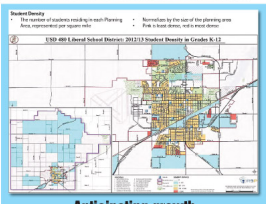

THURSDAY MAY 16, 2013 $1

SW Guidance Center director talks about state's new mental health plan

Grain truck swerves to miss camper

4-4 announces Summer Fun program, kicks off with fishing at Aldboro

City will have votes for sale through its tree program

Demographer gives school board data on what lies ahead

THURSDAY, JUNE 13