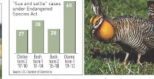

Heartland is hotbed of hoops

LEADER & TIMES

TUESDAY MARCH 18, 2014

Your Daily News & Views for $27.50/week

Legal groups fight changes in Kansas evidence rules

Legal groups are fighting proposed changes to Kansas evidence rules. The changes would affect how evidence is presented in court.

Legal groups are fighting proposed changes to Kansas evidence rules. The changes would affect how evidence is presented in court.

Live on Stage presents 'Back on Broadway' in concert Thursday

Live on Stage is presenting 'Back on Broadway' in concert on Thursday. The concert features a variety of Broadway-style songs and performances.